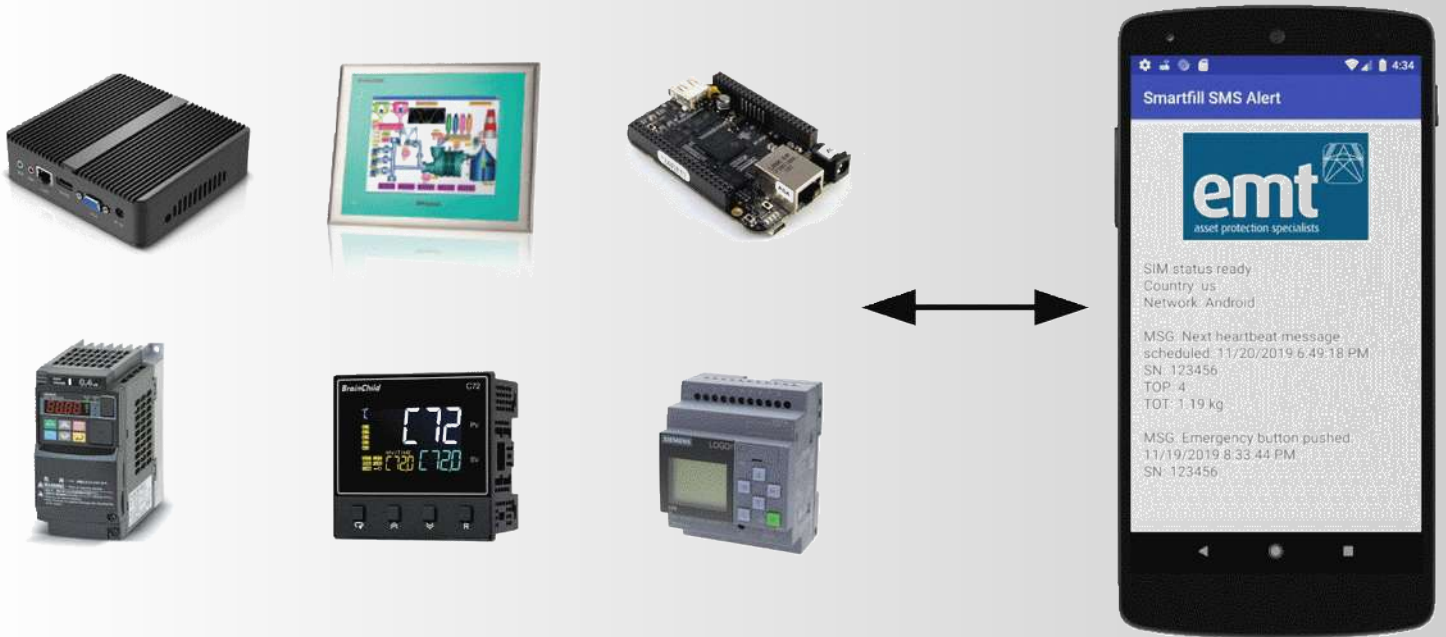

# Android SMS application

Agricultural – Environmental – Industrial – Marine – Specialist

## Key features:

- Flexible integration and configuration specially for portable systems used in different country's.
- Easy heartbeat and/or powerloss indication of remote equipment with integrated battery backup.
- Programmable to your specification with Android Studio.
- Different communication options available, like RS-232, RS-485, Bluetooth, USB,....
- Optional system control/display and integration of sensors from smartphone in system (GPS, light, pressure, humidity,...)
- Future options: data transfer/logging and SMS system control (GSM controller).